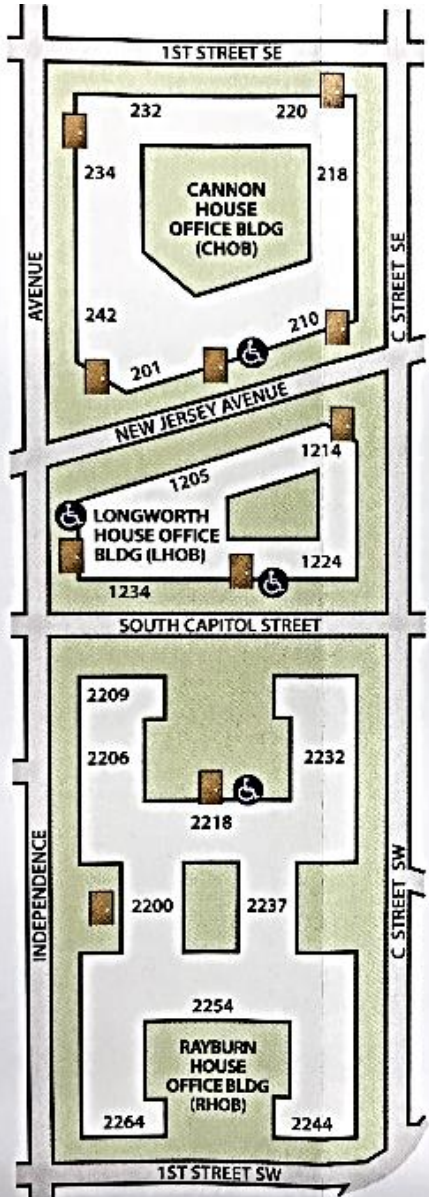

Three digit room numbers preceded by "SR".

Example: SR 216 is on the second floor of Russell.

Dirksen (DSOB)

First St. and Constitution Ave. NE

Three digit room numbers preceded by "SD".

Example: SD 145 is on the first floor of Dirksen.

Four digit rooms beginning with "2" are in **Rayburn (RHOB)**

Independence Ave. and South Capitol St. SW

The second digit indicates the floor.

Example: 2449 RHOB is on the fourth floor of Rayburn.

Four digit rooms beginning with "1" are in **Longworth (LHOB)**

Independence and New Jersey Ave. SE

The second digit indicates the floor.

Example: 1223 LHOB is on the second floor of Longworth.

Any three-digit room number is in **Cannon (CHOB)**

First St. and Independence Ave. SE

The first digit indicates the floor.

Example: 327 CHOB is on the third floor of Cannon.

House Office Buildings

GENERALIZED FLOOR PLANS

Sample room numbers and approximate locations are shown as a guide to the nearest entrances.