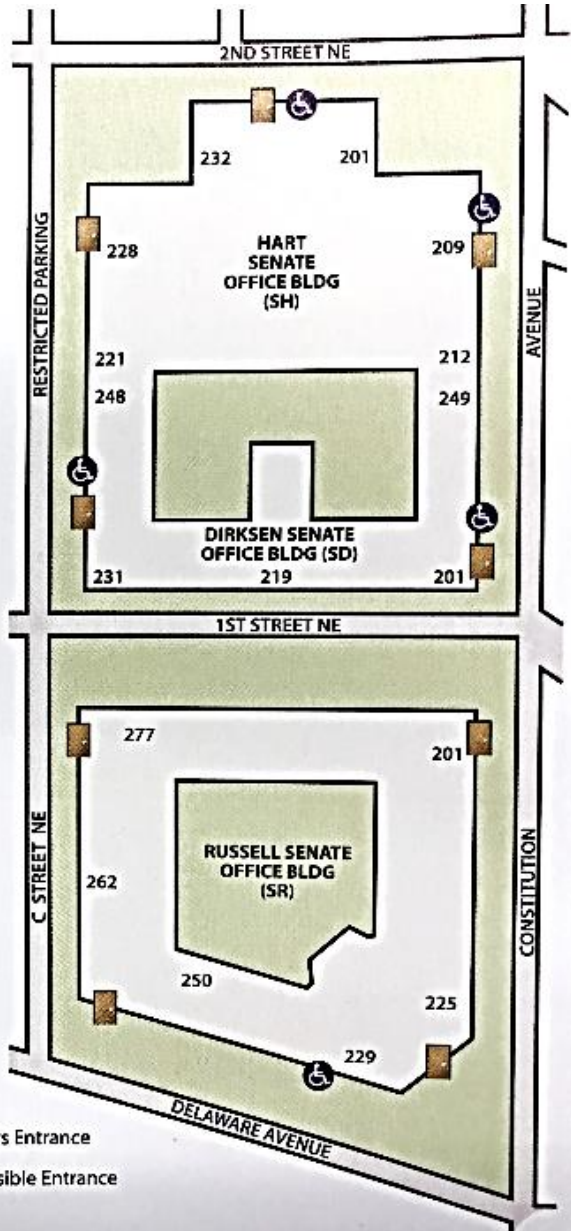

Three digit room numbers preceded by "SR".

Example: SR 216 is on the second floor of Russell.

Dirksen (DSOB)

First St. and Constitution Ave. NE

Three digit room numbers preceded by "SD".

Example: SD 145 is on the first floor of Dirksen.

Independence and New Jersey Ave. SE

The second digit indicates the floor.

Example: 1223 LHOB is on the second floor of Longworth.

Any three-digit room number is in **Cannon (CHOB)**

First St. and Independence Ave. SE

The first digit indicates the floor.

Example: 327 CHOB is on the third floor of Cannon.

House Office Buildings

GENERALIZED FLOOR PLANS

Sample room numbers and approximate locations are shown as a guide to the nearest entrances.

- Visitors Entrance
- Accessible Entrance

Senate Office Buildings

GENERALIZED FLOOR PLANS

ro is accessible.

Map is not to scale